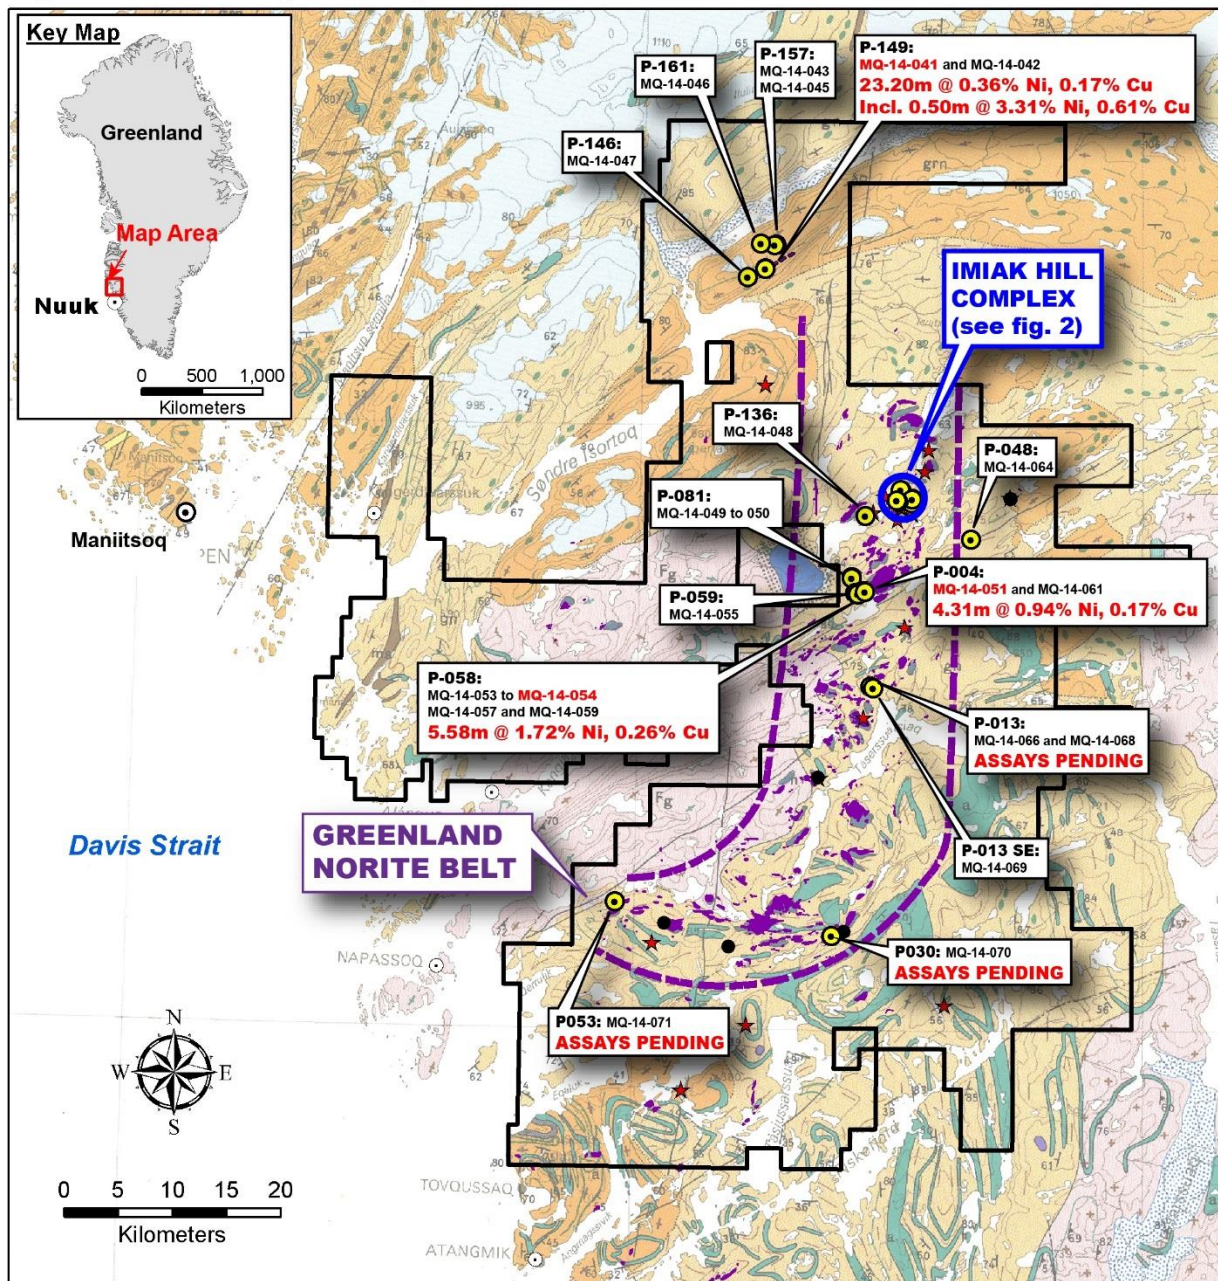

Figure 1: Maniitsoq 2014 regional diamond drill holes.

* After Geological Map of Greenland series map sheet 2, 1989

Figure 2: Imiak Hill Complex drill hole location map