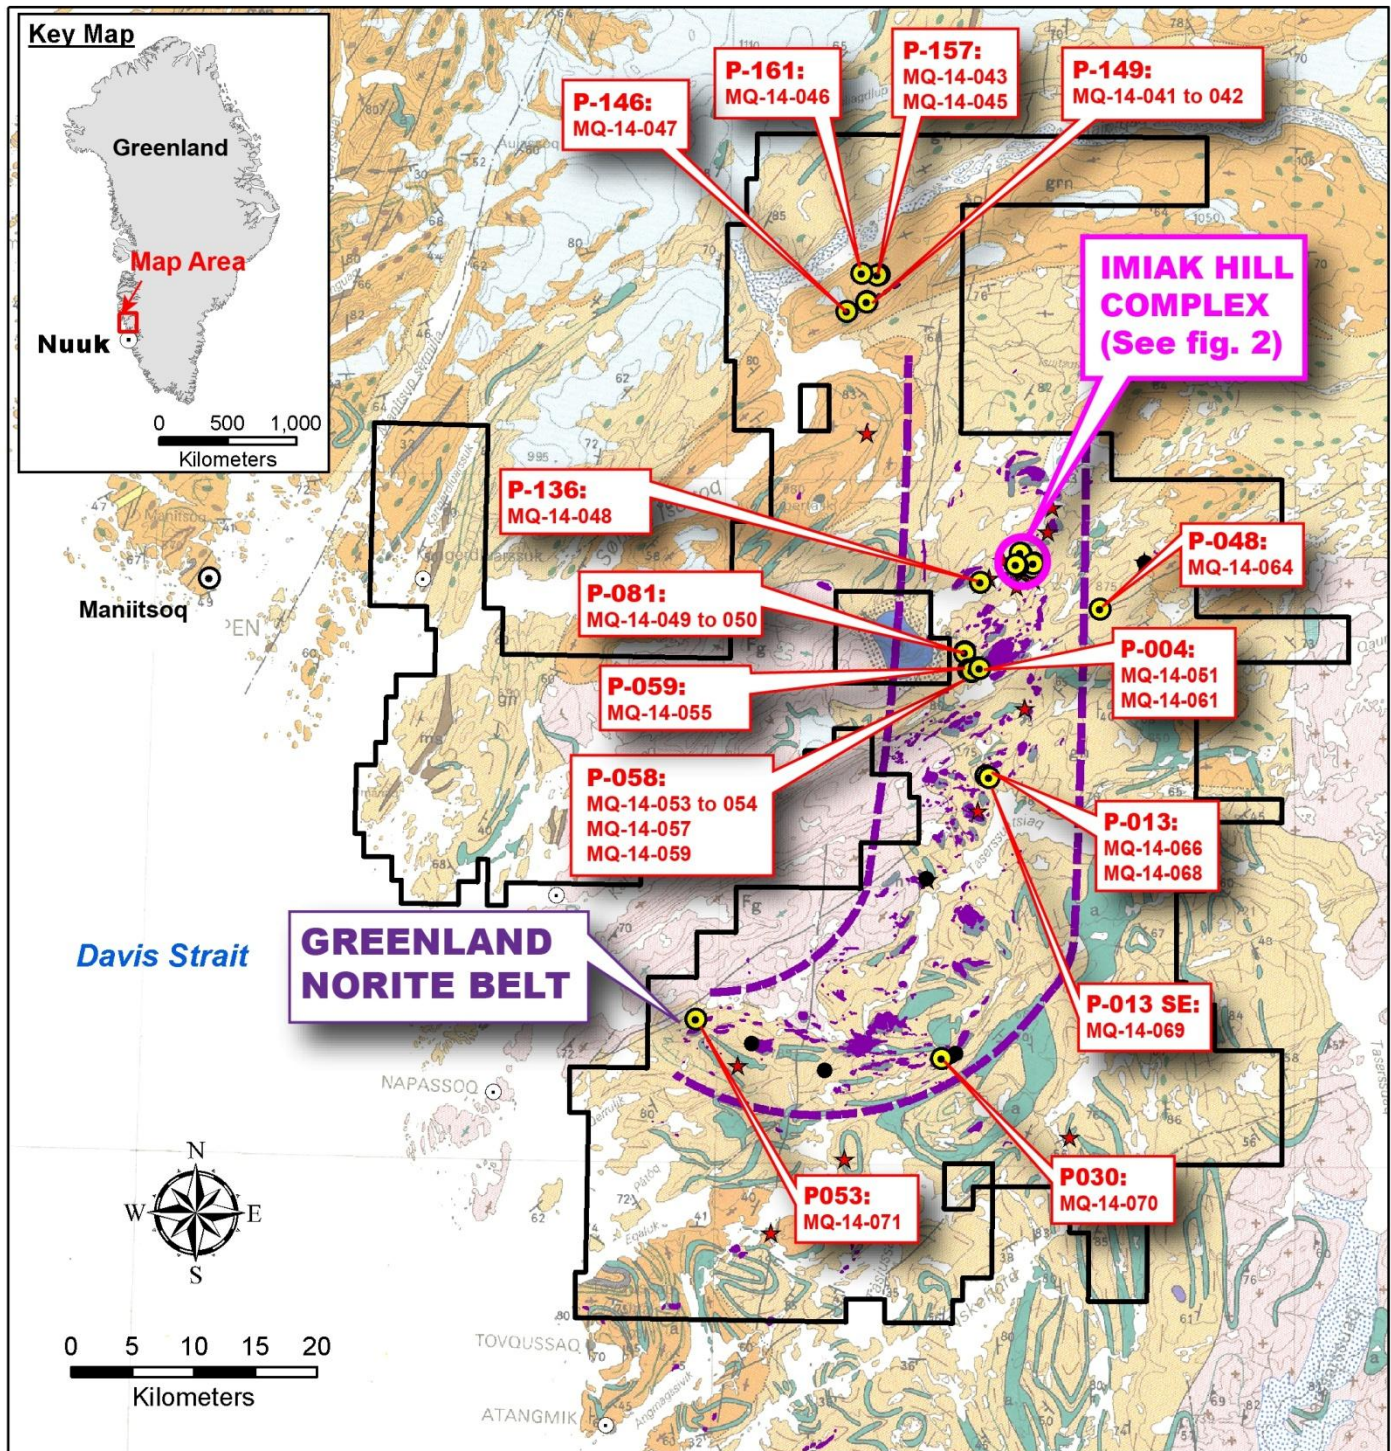

Figure 1: Maniitsoq 2014 regional diamond drill holes.

* After Geological Map of Greenland series map sheet 2, 1989

Figure 2: Imiak Hill Complex drill hole location map